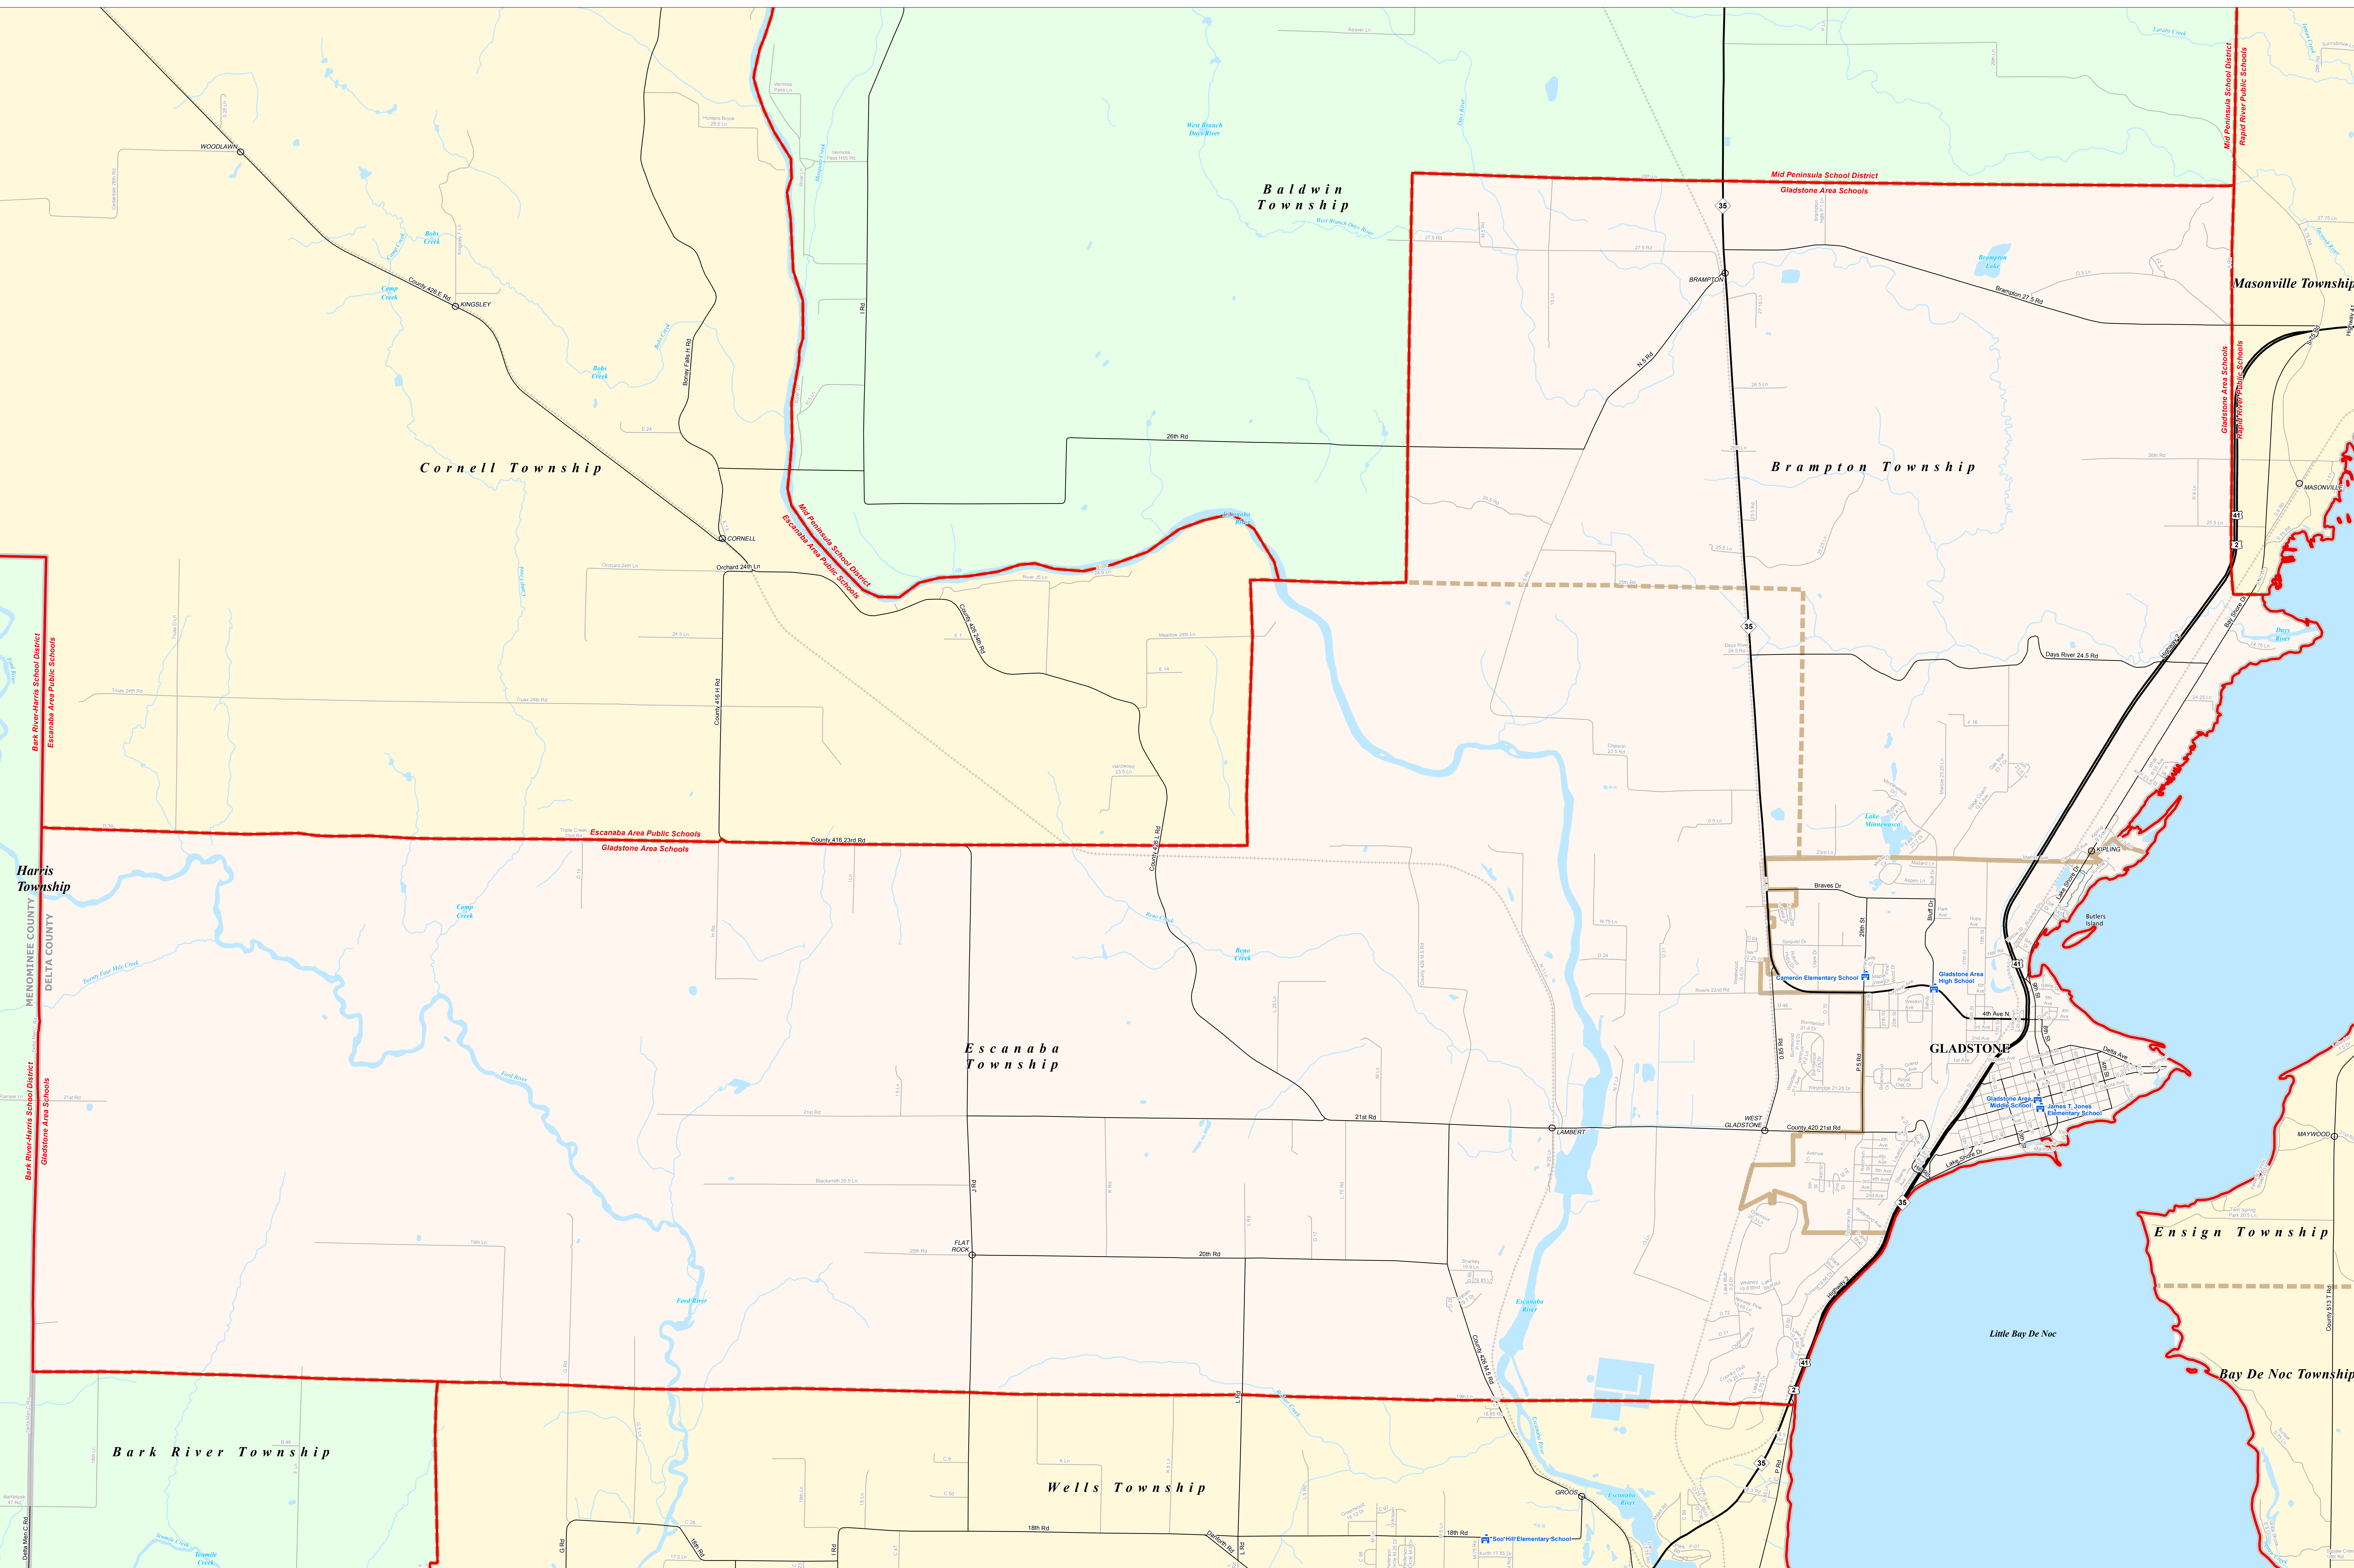

GLADSTONE AREA SCHOOLS

Delta-Schoolcraft ISD

0 0.25 0.5 1 Miles

Legend	
	School District
	County
	City
	Township
	Village
	Census Designated Place
	Unincorporated Place
	School
	Freeway
	Primary Road
	Local Road
	Railroad
	Water Feature
	River, Stream, or Drain